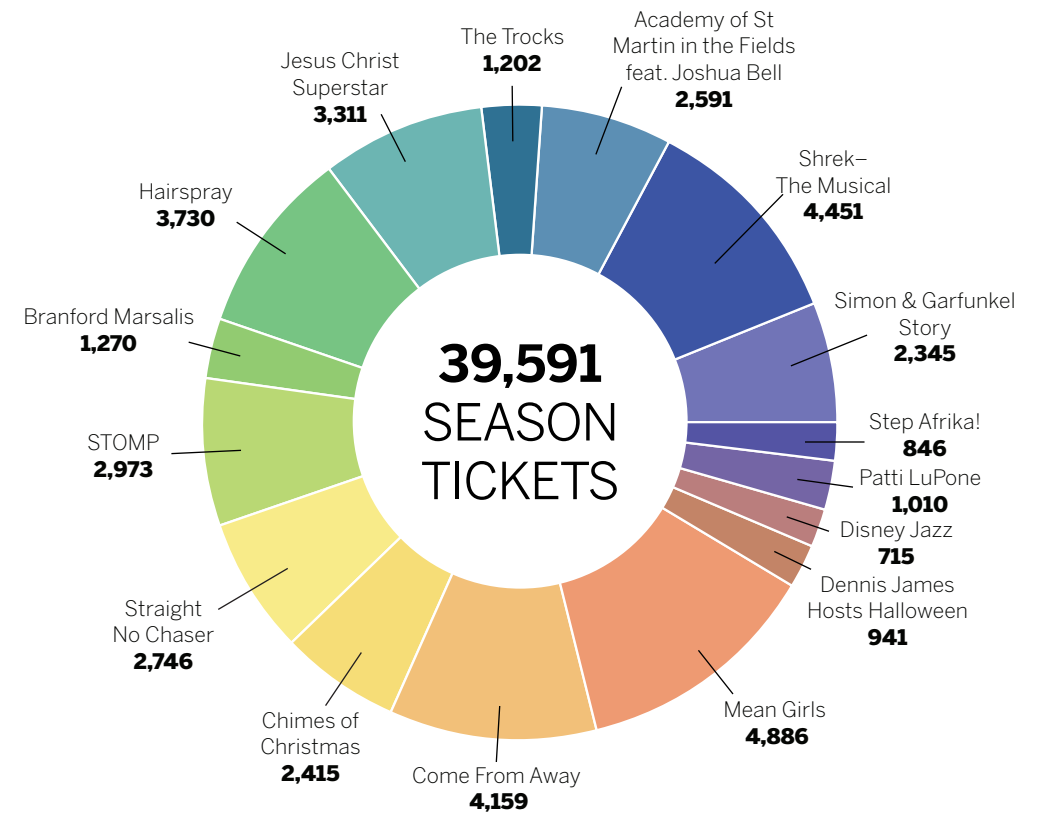

Student employees at IU Auditorium attend the 2024 Grandorf Student Leadership Summit.

ANOTHER RECORD YEAR

SEASON RECORDS ARE SET AGAIN

For a second consecutive year, we set new box office record marks during 2023–2024. We again set a new year-long box office record with \$3,326,327.58 in gross ticket sales for all shows that played inside our theatre. We also set a new show-specific record when legendary comedian Jerry Seinfeld took our stage for two performances.

JERRY SEINFELD BESTS HIS OWN TWO-SHOW DAY BOX OFFICE RECORD

We were fortunate to host comedy legend Jerry Seinfeld on our stage last October for two sold-out stand-up performances over the course of a single evening. Not only did Seinfeld return to our stage for the first time in 20 years, but he also returned in record-breaking style as the two performances set a new IU Auditorium box office mark for a two-performance day. It was a memorable and hilarious evening for those in attendance.