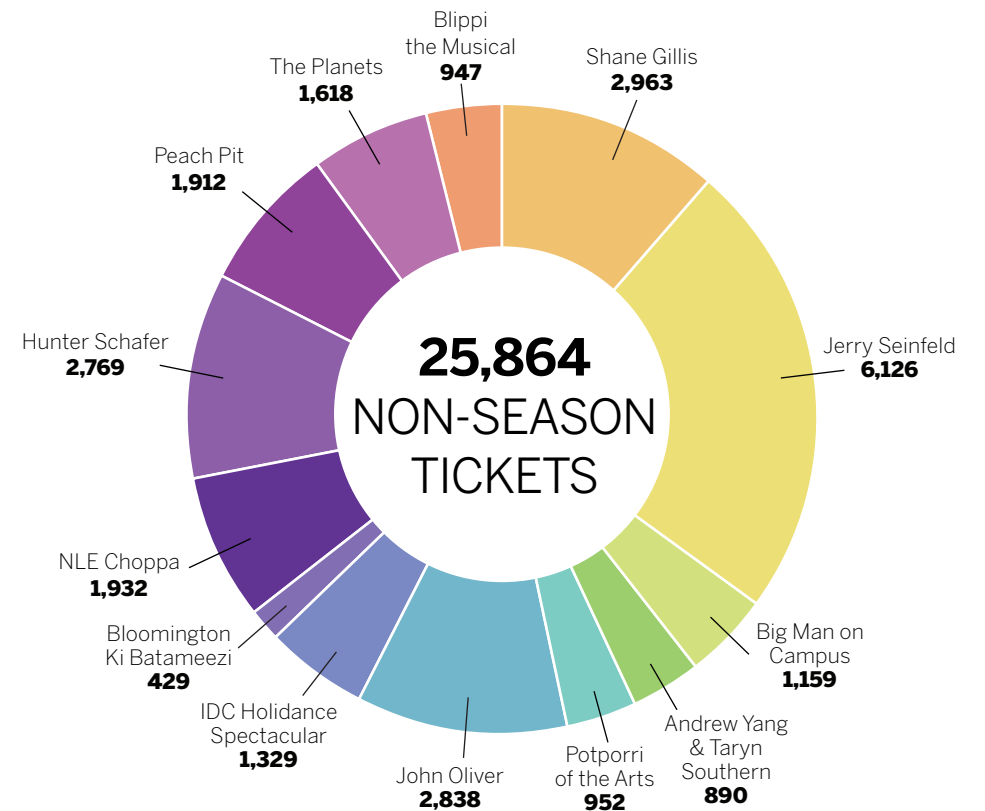

Student employees at IU Auditorium attend the 2024 Grandorf Student Leadership Summit.

ANOTHER RECORD YEAR

SEASON RECORDS ARE SET AGAIN

For a second consecutive year, we set new box office record marks during 2023–2024. We again set a new year-long box office record with \$3,326,327.58 in gross ticket sales for all shows that played inside our theatre. We also set a new show-specific record when legendary comedian Jerry Seinfeld took our stage for two performances.

JERRY SEINFELD BESTS HIS OWN TWO-SHOW DAY BOX OFFICE RECORD

We were fortunate to host comedy legend Jerry Seinfeld on our stage last October for two sold-out stand-up performances over the course of a single evening. Not only did Seinfeld return to our stage for the first time in 20 years, but he also returned in record-breaking style as the two performances set a new IU Auditorium box office mark for a two-performance day. It was a memorable and hilarious evening for those in attendance.